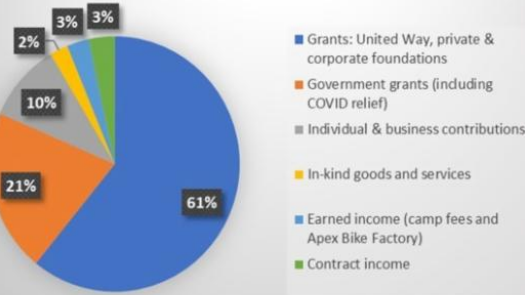

Financial snapshots for 2021 and 2022 – surviving and thriving!

2021 Income