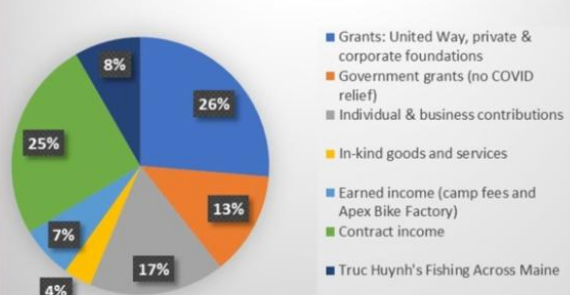

2022 Income (preliminary)

You may notice that the "wheel" is more balanced from 2021 to 2022, with less reliance on grant income and more sustainable revenue. This is due in part to 2021 COVID, and also reflects one of our long-range strategies.