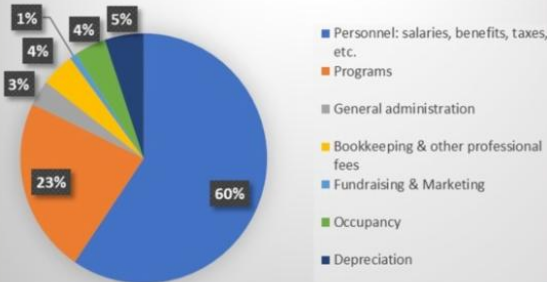

2021 Expenses